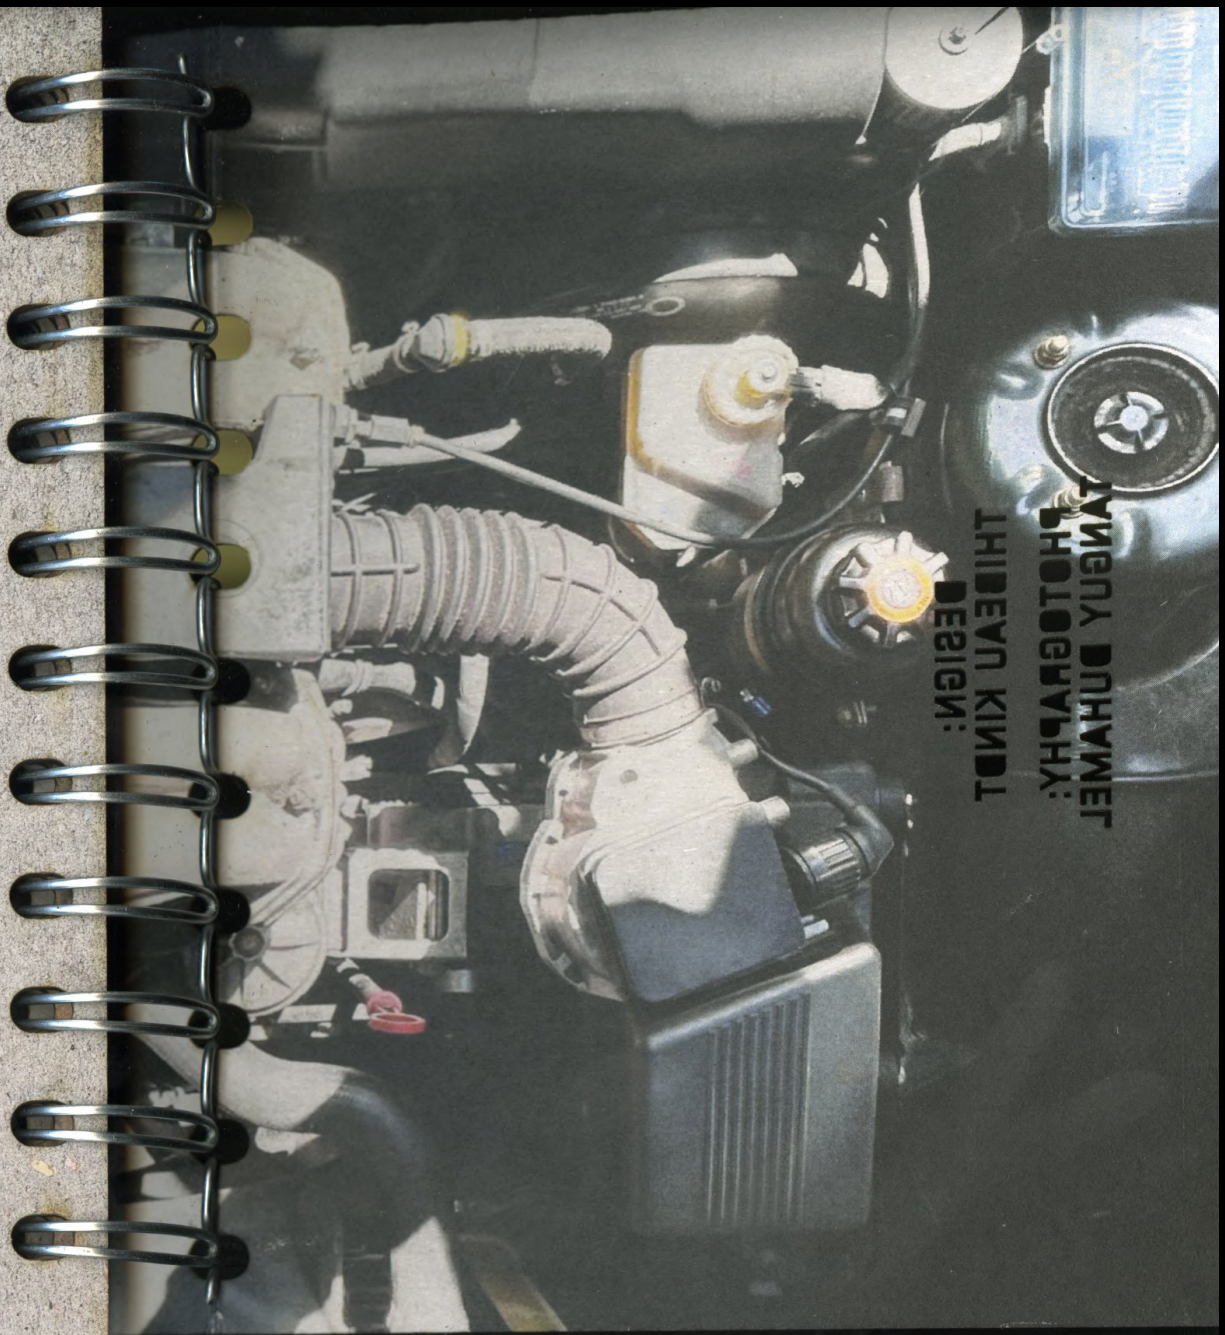

IVANGUY DUVHAMEL
PHOTOGRAPHY:
LHIDEVAN KINDL
DESIGN: